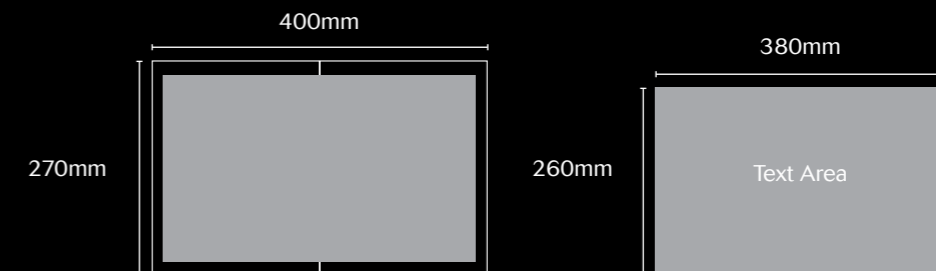

DOUBLE PAGE SPREAD TRIM SIZE:

advertising information

agency commission

15% of gross amount billed payable to accredited advertising agencies

circulation

100,000 readership to newsstands/VIPS/select locations

booking deadline

6 weeks prior to publication

material deadline

3 weeks prior to publication

material requirements

PDF Files and Colour Proofs for reference

Final completed artwork must be converted to PDF file at 300dpi in CMYK format accompanied with an accurate color digital proof. Please call the Traffic Department at 6838 1235 for more information on materials specification and deadline or email advertising@viscion.com. The Publisher is NOT responsible for materials supplied without proofs, or materials which do not meet our specifications.

VISCION

VISCION MEDIA GROUP PTE LTD 70 Emerald Hill Road Singapore 229346
T +65 6838 1235 | F +65 6838 1236 | www.viscion.com