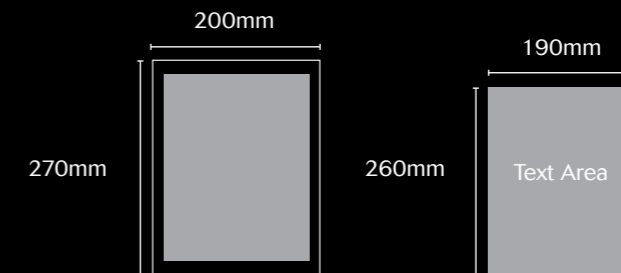

advertising rates

POSITION	1X	3X	6X	12X
Full Page (ROP)	$ 6,500	$ 6,175	$ 5,850	$ 5,525
Full Page (Prime)	$ 7,150	$ 6,793	$ 6,435	$ 6,078
Double Page Spread	$ 11,050	$ 10,498	$ 9,945	$ 9,393
Inside Front Cover	$ 8,450	$ 8,028	$ 7,605	$ 7,183
Inside Front Cover Spread	$ 12,350	$ 11,733	$ 11,115	$ 10,498
Page 1	$ 8,150	$ 7,743	$ 7,335	$ 6,928
Facing Section Cover (MIND/SOUL/BODY)	$ 7,500	$ 7,125	$ 6,750	$ 6,375
Section Inside Front Cover	$ 7,800	$ 7,410	$ 7,020	$ 6,630
Section Inside Front Cover Spread	$ 11,700	$ 11,115	$ 10,530	$ 9,945
Section Page 1	$ 7,480	$ 7,106	$ 6,732	$ 6,358
Inside Back Cover	$ 7,700	$ 7,315	$ 6,930	$ 6,545
Outside Back Cover	$ 9,500	$ 9,025	$ 8,550	$ 8,075

All prices quoted in Singapore dollars.
Goods and services taxes apply.

sponsorship & product placement rates

SECTION	SUBJECT	PRICE
Regular	Editor's Note	$ 3,500
	Egos	$ 3,500
	Talent	$ 3,500
	The Lexean Reader (page 1)	$ 3,500
	The Lexean Reader (page 2)	$ 3,500
Entire Regular Section		$15,750
Mind or Soul	Agenda	$ 3,500
	Inside	$ 3,000
	Article Head (each)	$ 2,500
Entire Mind or Soul Section	Minimum of 10 logos mention	$25,000
Body	Agenda	$ 3,500
	Inside	$ 3,000
Product Placement		$ 2,500

material specifications

SIZES (Height x Width)	BLEED SIZE(MM)	TRIM SIZE(MM)	TEXT AREA(MM)
Full Page	276 x 206	270 x 200	260 x 190
Double Page Spread	276 x 406	270 x 400	260 x 380

FULL PAGE TRIM SIZE: